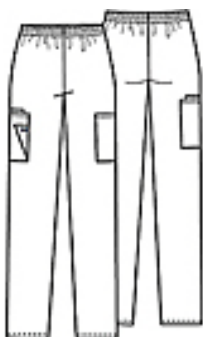

## Cherokee Pull-On Cargo Pant 4200

Black

This elastic waist utility pant features a natural rise and tapered leg, two cargo pockets, a cell phone pocket and an outside scissor pocket.

Size	XS	S	M	L	XL	2XL	3XL	4XL	5XL
Waist	25-26	27-28	29-31	32-35	36-39	40-43	44-47	48-51	52-55
Hip	35-36	37-38	39-41	42-45	46-49	50-53	54-57	58-62	63-67

**Inseam: Regular 31"** (available in sizes XS-5XL)

**Short 28.5"** (available in sizes XS-3XL)

**Tall 34"** (available in sizes S-2XL)