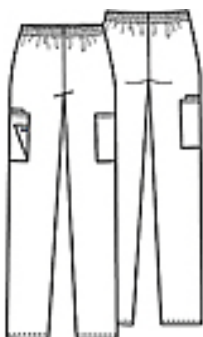

## Cherokee Pull-On Cargo Pant 4200

Olive

This elastic waist utility pant features a natural rise and tapered leg, two cargo pockets, a cell phone pocket and an outside scissor pocket.

Size	XS	S	M	L	XL	2XL	3XL	4XL	5XL
Waist	25-26	27-28	29-31	32-35	36-39	40-43	44-47	48-51	52-55
Hip	35-36	37-38	39-41	42-45	46-49	50-53	54-57	58-62	63-67

**Inseam: Regular 31"** (available in sizes XS-5XL)

**Short 28.5"** (available in sizes XS-3XL)

**Tall 34"** N/A in Olive