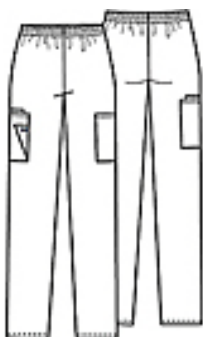

Cherokee Pull-On Cargo Pant 4200

Teal

This elastic waist utility pant features a natural rise and tapered leg, two cargo pockets, a cell phone pocket and an outside scissor pocket.

Size	XS	S	M	L	XL	2XL	3XL	4XL	5XL
Waist	25-26	27-28	29-31	32-35	36-39	40-43	44-47	48-51	52-55
Hip	35-36	37-38	39-41	42-45	46-49	50-53	54-57	58-62	63-67

Inseam: Regular 31" (available in sizes XS-5XL)

Short 28.5" (available in sizes XS-3XL)

Tall 34" (available in sizes S-2XL)