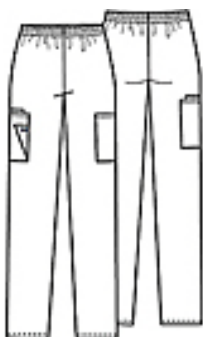

## Cherokee Pull-On Cargo Pant 4200

Wine

This elastic waist utility pant features a natural rise and tapered leg, two cargo pockets, a cell phone pocket and an outside scissor pocket.

Size	XS	S	M	L	XL	2XL	3XL	4XL	5XL
Waist	25-26	27-28	29-31	32-35	36-39	40-43	44-47	48-51	52-55
Hip	35-36	37-38	39-41	42-45	46-49	50-53	54-57	58-62	63-67

**Inseam: Regular 31"** (available in sizes XS-5XL)

**Short 28.5"** (available in sizes XS-3XL)

**Tall 34"** (available in sizes S-2XL)